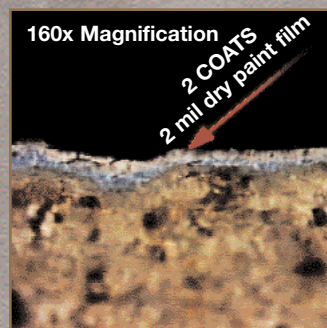

## XL<sup>2</sup> Crosslinking Technology

**PERMANIZER** is produced using XL<sup>2</sup> Technology – a crosslinking 100% acrylic resin that provides a tough, durable film with super adhesion and excellent tannin stain resistance.

Porter Paints PERMANIZER™  
Cross Linked Acrylic

Leading Premium Paint  
Conventional Acrylic

## High Solids & Film Build

The higher volume solids and higher film build of **PERMANIZER** provide a much thicker coating for longer lasting protection.

Porter Paints PERMANIZER™

Leading Premium Paint

MAKE IT LAST. MAKE IT **PERMANIZER!**™