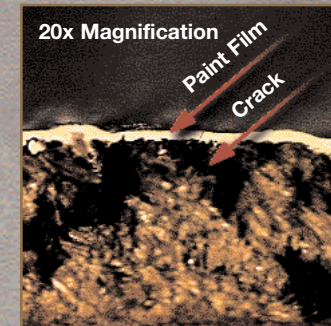

## High Solids & Film Build

The higher volume solids and higher film build of **PERMANIZER** provide a much thicker coating for longer lasting protection.

Porter Paints PERMANIZER™

Leading Premium Paint

MAKE IT LAST. MAKE IT **PERMANIZER!**™

## One Coat Coverage

The high film build of **PERMANIZER**, coupled with high levels of Titanium Dioxide, allows most projects to be completed in one coat. This saves you time and money, and provides a lifetime of beauty and protection.

## Bridges Cracks

For a smooth, continuous film, **PERMANIZER** bridges small cracks and protects from wear and weathering. This means less labor time filling and priming trouble spots such as aged window sills and lap siding.