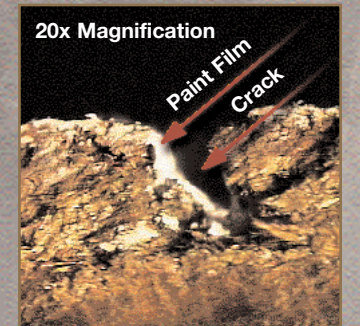

Leading Premium Paint

Super Adhesion/ Self-Priming

Formulated with crosslinking resins that adhere to even the most difficult substrates, **PERMANIZER** is self-priming and protects against cracking, flaking or peeling for a lifetime.