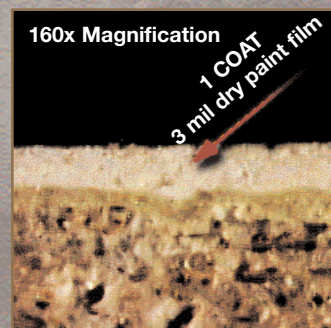

## XL<sup>2</sup> Crosslinking Technology

**PERMANIZER** is produced using XL<sup>2</sup> Technology – a crosslinking 100% acrylic resin that provides a tough, durable film with super adhesion and excellent tannin stain resistance.

## High Solids & Film Build

The higher volume solids and higher film build of **PERMANIZER** provide a much thicker coating for longer lasting protection.

Porter Paints PERMANIZER™

Leading Premium Paint

MAKE IT LAST. MAKE IT **PERMANIZER!**™